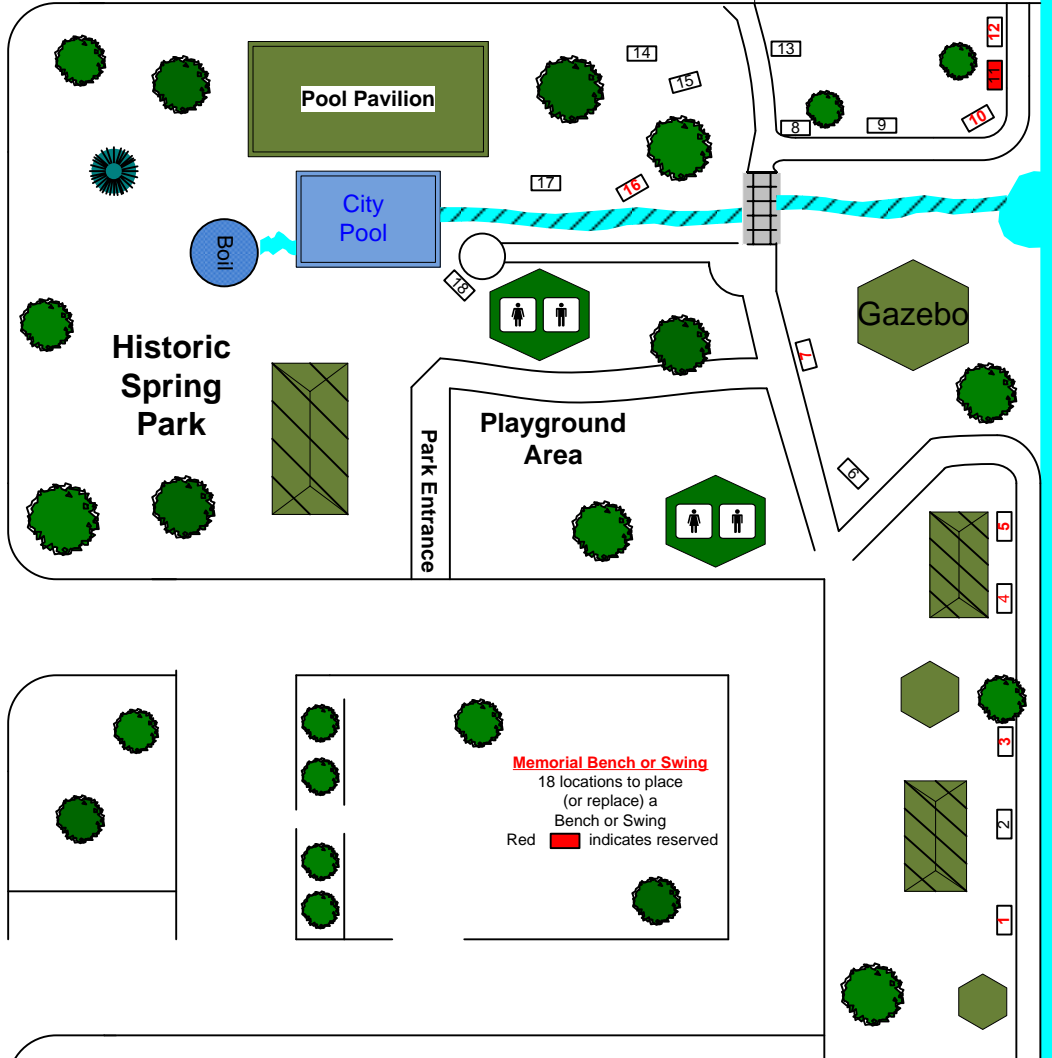

Walnut Street

Orange Avenue - Hwy 17

Spring Street

Ferris Street

Magnolia Avenue

Memorial Bench or Swing
 18 locations to place
 (or replace) a
 Bench or Swing
 Red [red square] indicates reserved

12

10

8

9

13

14

15

17

16

18

6

5

4

3

2

1

7

8

9

10

11

12

13

14

15

16